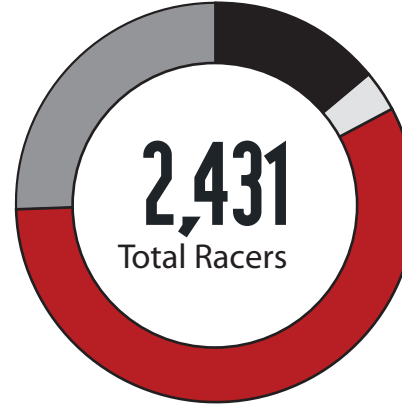

**NORTHSHORE
INLINE MARATHON®**
BY THE NUMBERS 2011

Age Breakdown

- 13-19: 183
- 20-27: 320
- 28-35: 420
- 36-50: 828
- 51-64: 580
- 65 and up: 86

Gender

- Males: 1,454
- Females: 977

Racers Hometowns

- Entrants from Twin Cities Area
- Entrants from Northland
- Non-Minnesotan U.S. Entrants
- International Entrants (8 countries)

Our Reach

- Website views: 54,000
- E-mail Subscribers: 7,039
- Facebook Likes: 863

NISM Course Records