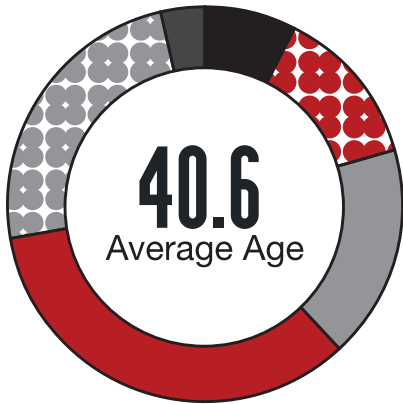

**NORTHSHORE
INLINE MARATHON®**
BY THE NUMBERS 2011

Age Breakdown

- 13-19: 183
- 20-27: 320
- 28-35: 420
- 36-50: 828
- 51-64: 580
- 65 and up: 86

Gender

- Males: 1,454
- Females: 977

Racers Hometowns

- Entrants from Twin Cities Area
- Entrants from Northland
- Non-Minnesotan U.S. Entrants
- International Entrants (8 countries)